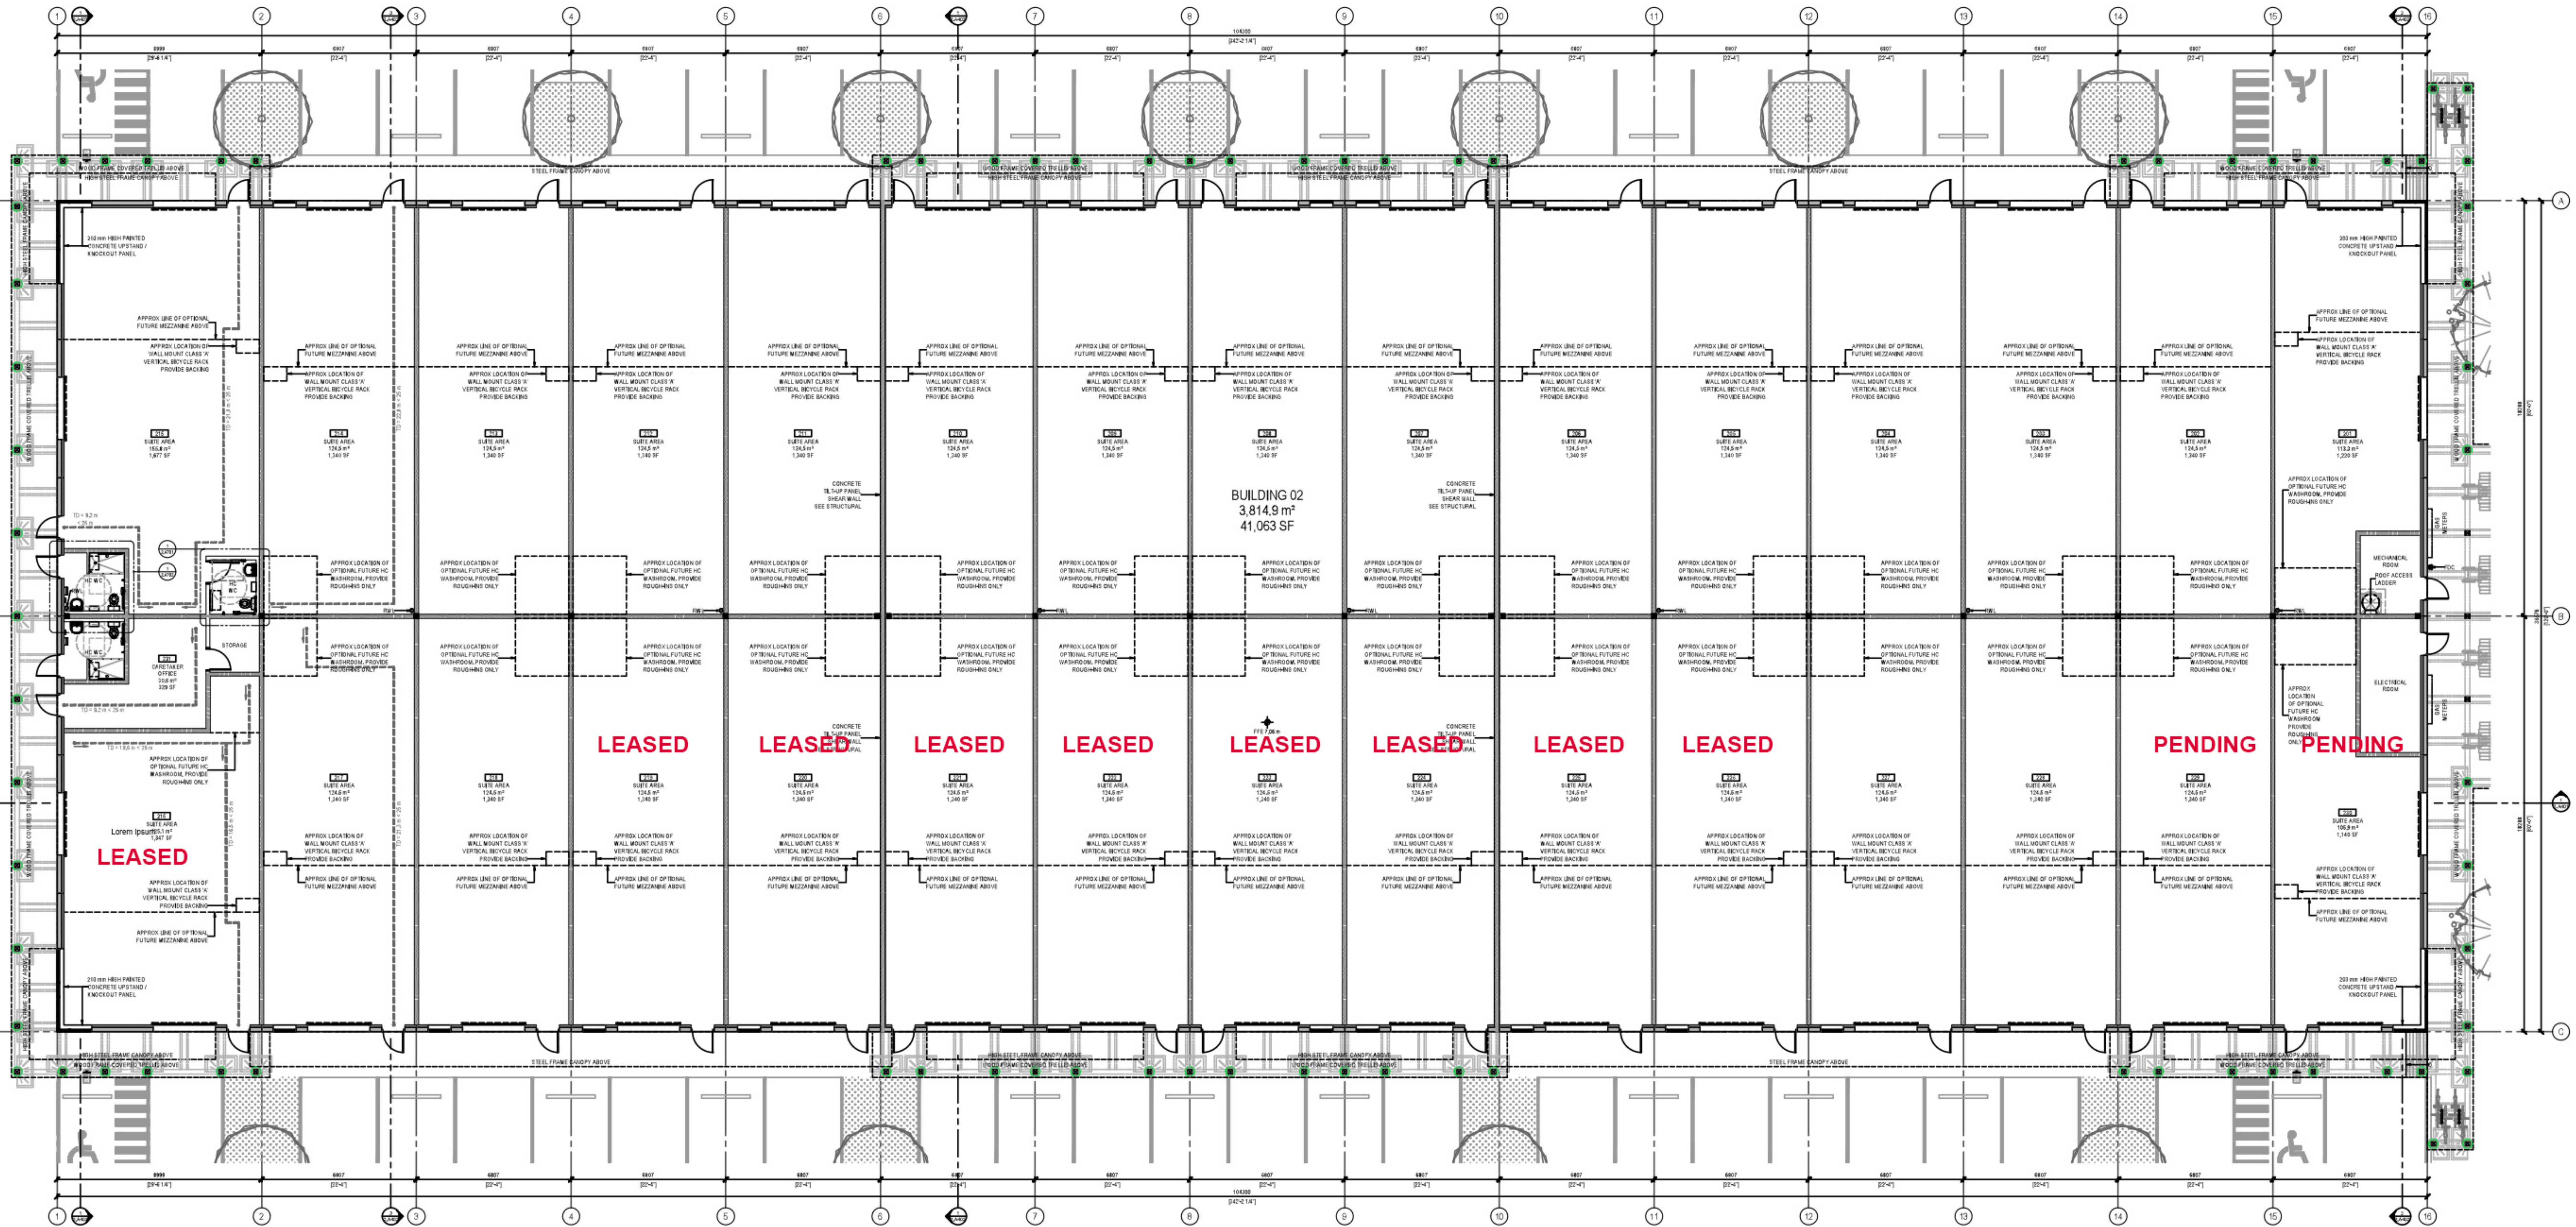

BUILDING 2

1 BUILDING 02 - OVERALL FLOOR PLAN
SCALE: 1:150